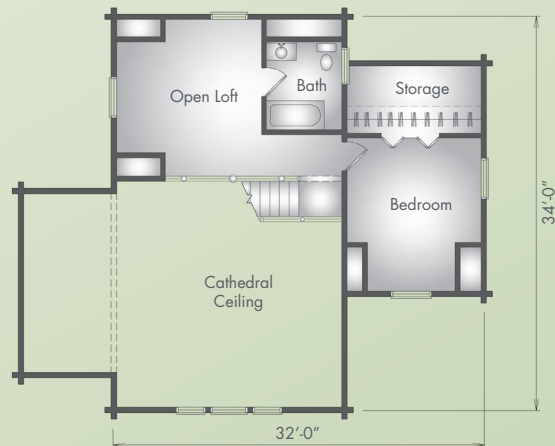

SEBEC

Total Square footage: 1,562 | Number of Bedrooms: 2 | Number of Bathrooms: 2

FIRST FLOOR

LOFT