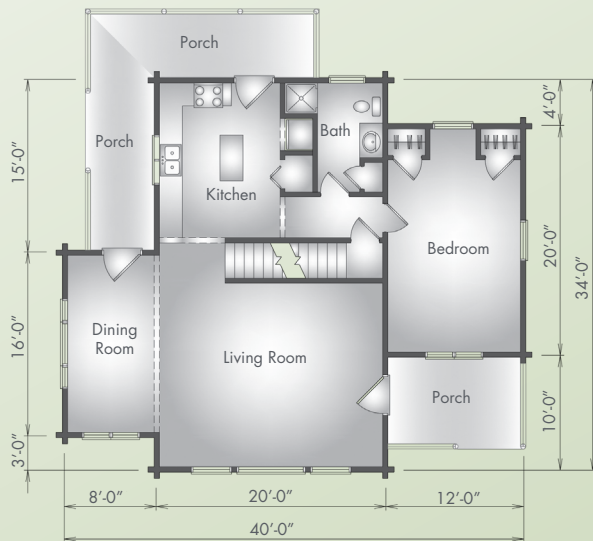

SEBEC

Total Square footage: 1,562 | Number of Bedrooms: 2 | Number of Bathrooms: 2

FIRST FLOOR

LOFT